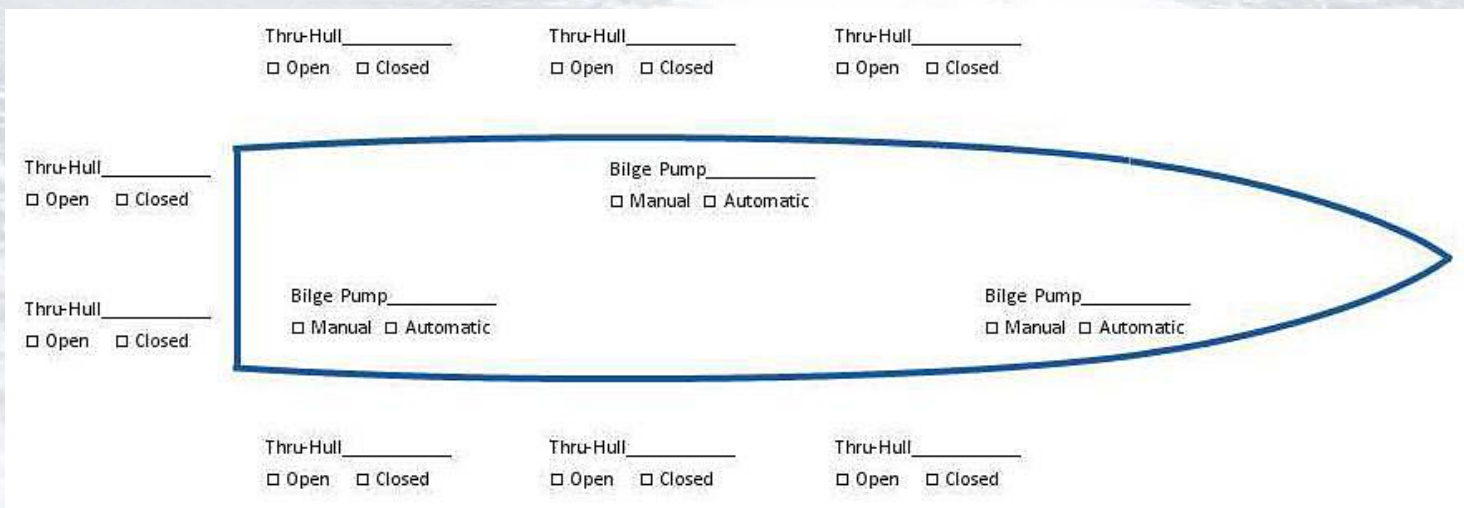

WINTERIZING CHECKLIST

VESSEL:
 HIN:
 MFGR:
 DOC:
 BOAT LOCATION:

OWNER:
 ADDRESS:
 CITY:
 CONTACT:

	Outboard	Sterndrive	NOTES
Add fuel stabilizer			
Clean or replace fuel filter			
Check belts and hoses			
Start and warm engine			
Change oil and filter			
Drain raw water system			
Add antifreeze to raw water system			
Flush cooling system			

Flush fresh water system			
Add antifreeze to fresh water			
Empty holding tank			
Add antifreeze to sanitary system			
Check steering fluid			
Check trim tab fluid			
Check Strainers			
Remove drain plug			
Inspect charging system			
Check battery water			
Operate thru-hull sea cocks			
Lubricate throttle & shift cables			
Check gear lube			